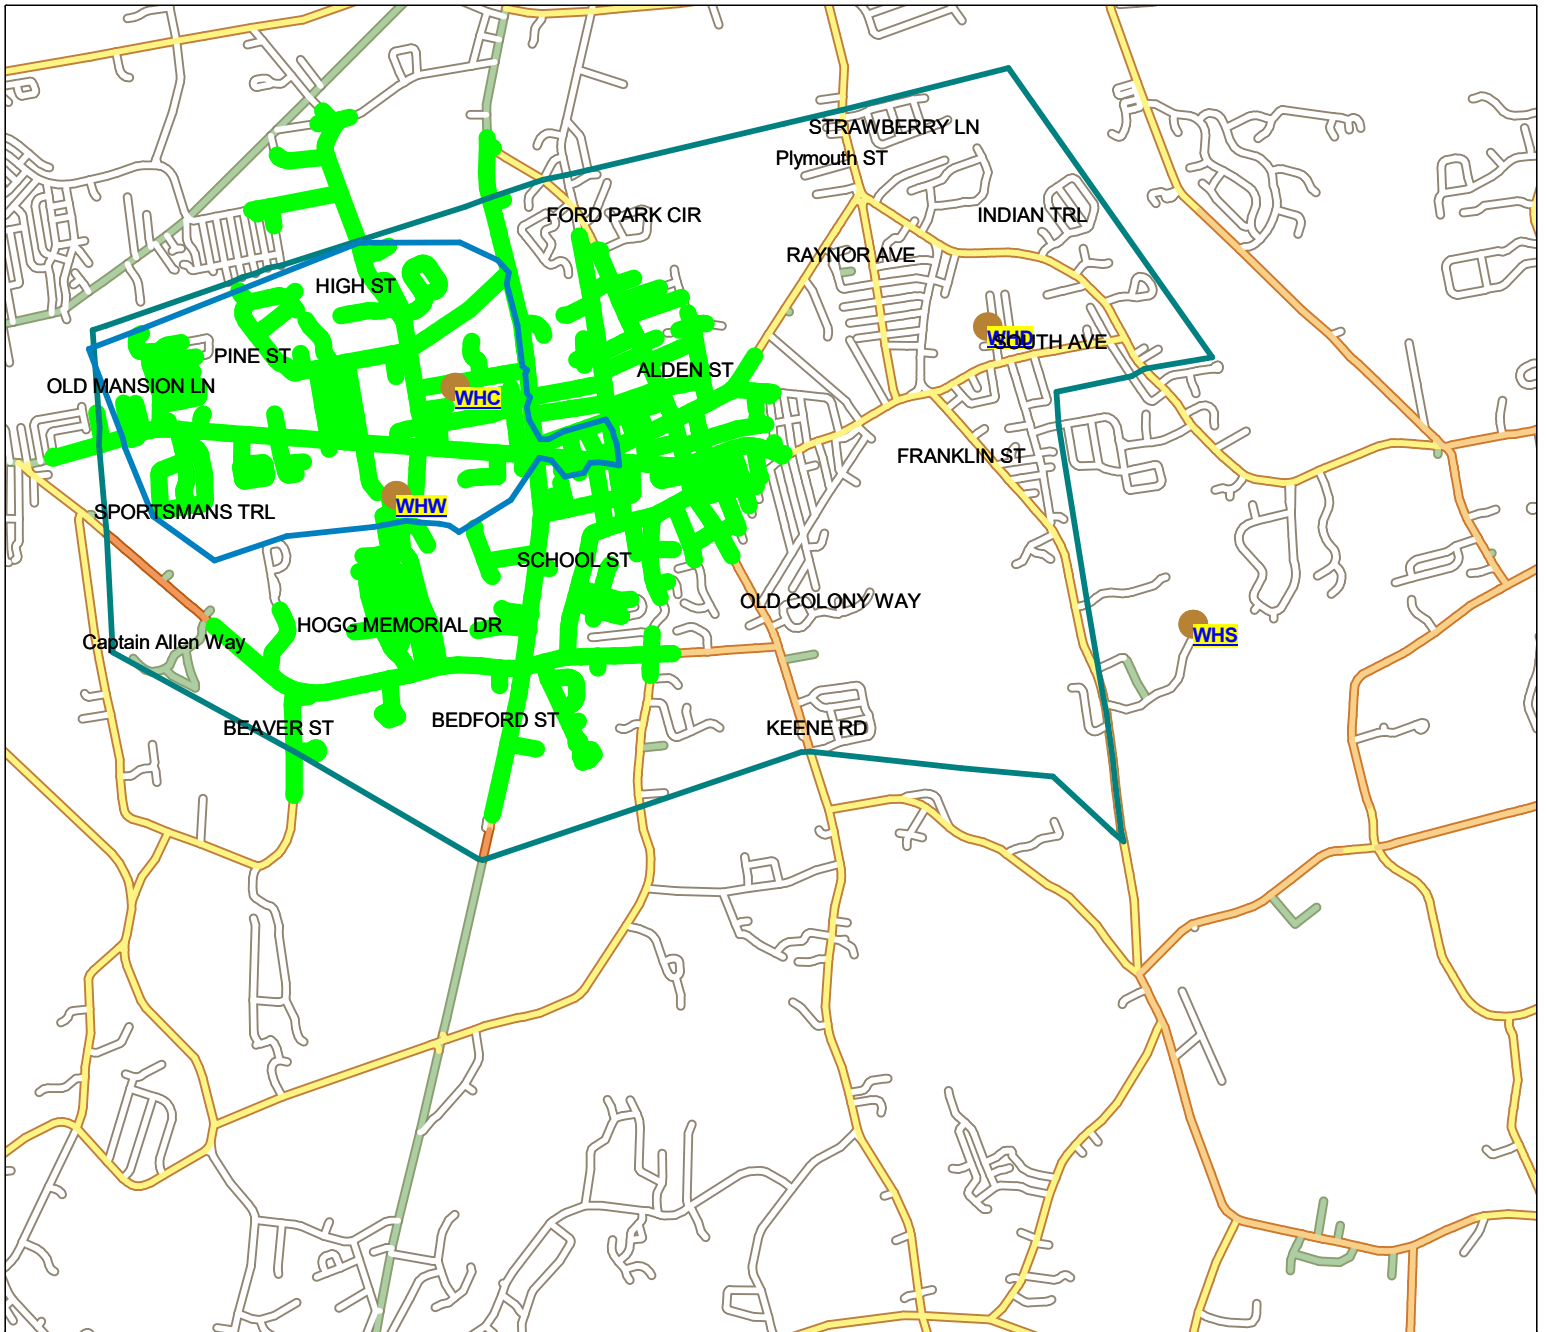

Whitman-Hanson Regional School District District Map (includes walkout information)

Walkout Origin Point:
Walk Hazard Restriction Level:

WHITMAN MIDDLE
<None Specified>
1.5